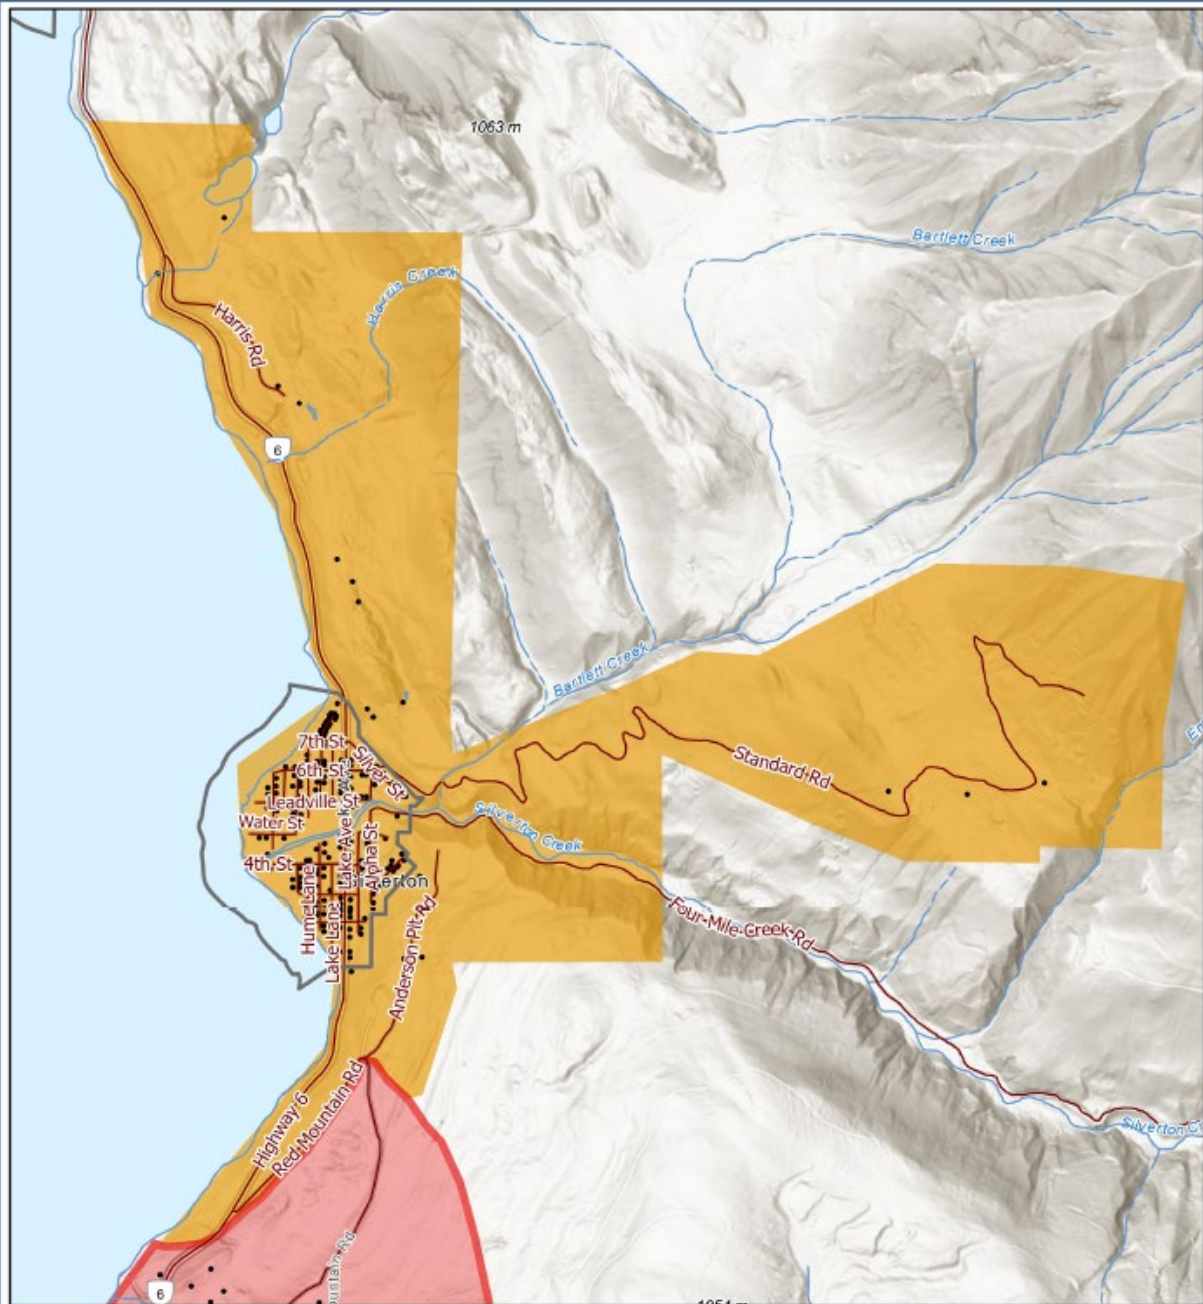

**REGIONAL DISTRICT OF
CENTRAL KOOTENAY
EMERGENCY
OPERATIONS CENTRE**

EOC Phone: 250-352-7701 or 1-866-522-7701
Current Emergency Information:
rdck.ca/EOCinfo
Register to receive emergency notifications:
rdck.ca/notifications
To report a flood, landslide, spill or other hazards:
1-800-663-3456

Aylwin Creek Wildfire Evacuation Alert Expansion

- Evacuation Order
- Evacuation Alert
- Streets
- Addresses
- Electoral Boundaries

The mapping information shown are approximate representations and should only be used for reference purposes. The Regional District of Central Kootenay is not responsible for any errors or omissions on this map.